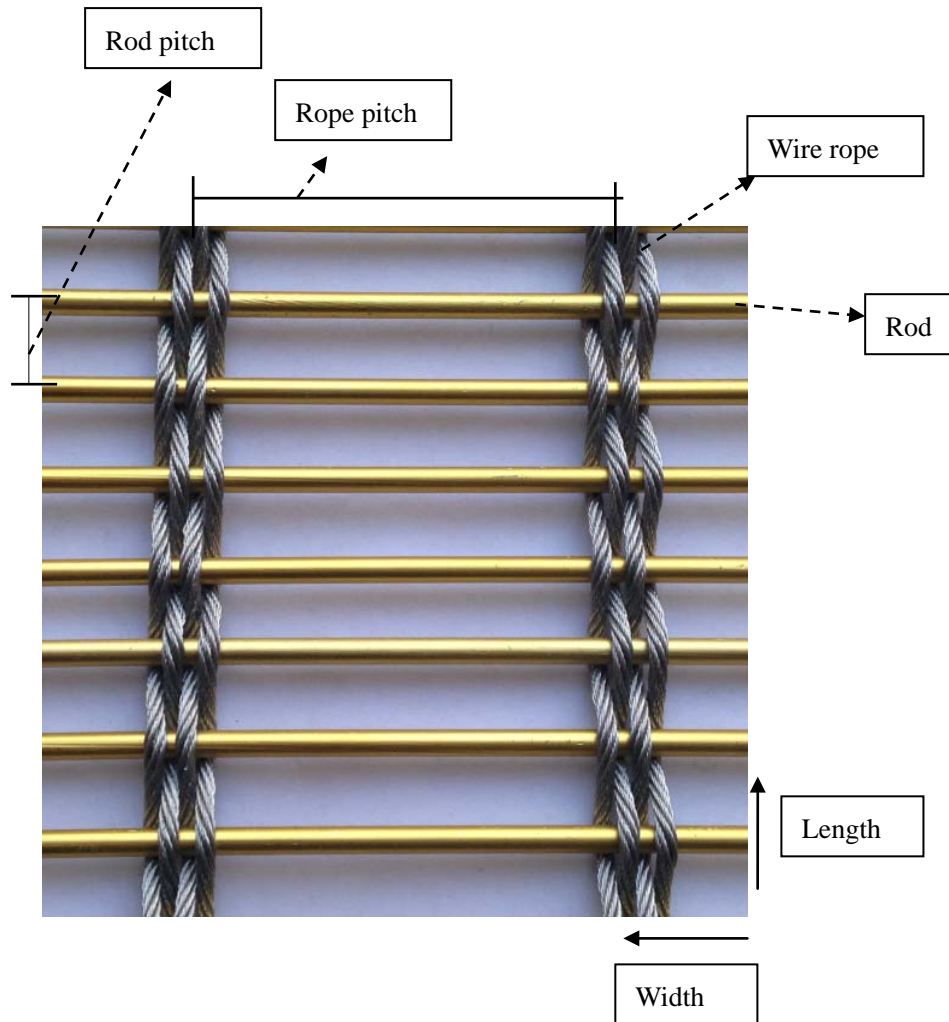

## Simi Flexible Mesh

Material: Stainless Steel / Brass(rod only) etc.

Surface Treatment: nature / PVD coated / paint spraying

Color: nature / gold / brass / brozen / jewelry blue / black etc.

Usage: wall cladding / facade & curtain wall / Room dividers & partitions / ceiling tie / wall covering / safety protection / sun shade etc.

Material: SS 304 316 316L / brass

Wire rope: 2.0\*3mm

Rope pitch: 80.0mm

Rod dia.: 3.0mm

Rod Pitch: 10.0mm

Open Area: 55%

PinYeHB.com

Material: SS 304 316 316L / brass

Wire rope: 0.9\*4mm

Rope pitch: 35mm

Rod dia.: 2.0mm

Rod Pitch: 6.0mm

Open Area: 45%

PinYeeHB.com

Material: SS 304 316 316L / brass  
Wire rope: 2.0\*4mm  
Rope pitch: 50mm  
Rod dia.: 3.0mm  
Rod Pitch: 6.0mm  
Open Area: 45%