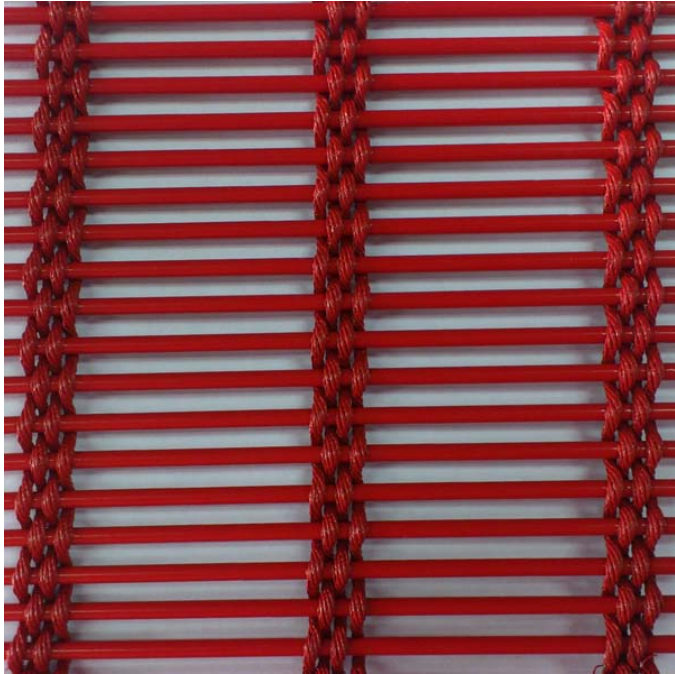

Hebei PinYee Metal Products Co.,Ltd

Contact: Jake Phone: +86-159 3248 4605 email: jake@pinyeehb.com Add: East of Pengzhao village, Xiaoqiao Town, Jinzhou, Shijiazhuang, Hebei, CN 052260