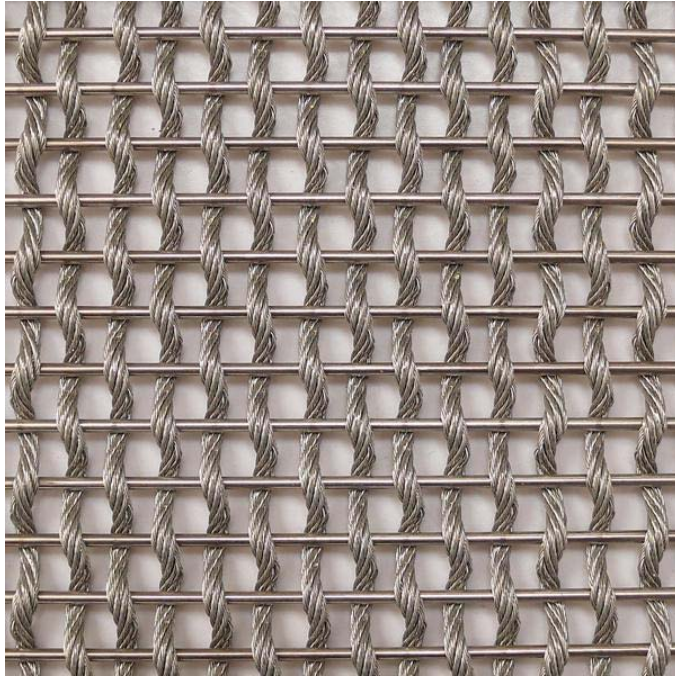

Hebei PinYee Metal Products Co.,Ltd

Contact: Jake Phone: +86-159 3248 4605 email: jake@pinyeehb.com Add: East of Pengzhao village, Xiaoqiao Town, Jinzhou, Shijiazhuang, Hebei, CN 052260