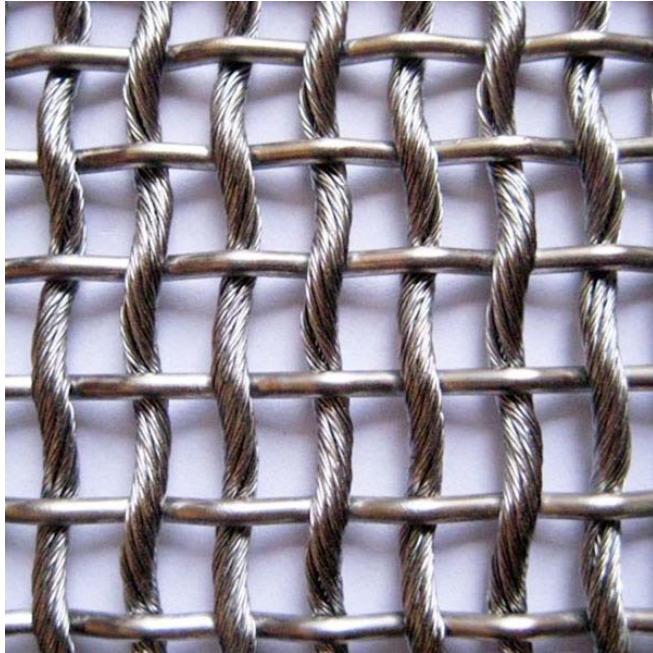

Hebei PinYee Metal Products Co.,Ltd

Contact: Jake Phone: +86-159 3248 4605 email: jake@pinyeehb.com Add: East of Pengzhao village, Xiaoqiao Town, Jinzhou, Shijiazhuang, Hebei, CN 052260

-----PYH-RR025

Material: SS 304 316 316L / brass
Wire rope: 2.5mm
Rope pitch: 7.0mm
Rod dia.: 2.0mm (crimped)
Rod Pitch: 8.0mm
Open Area: 50%